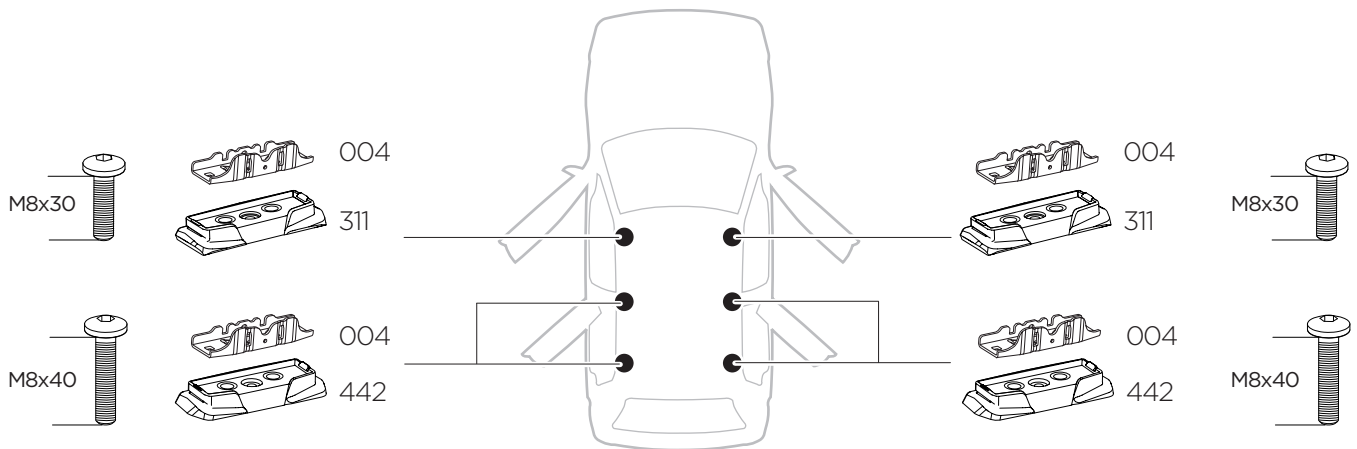

1

Kit 187211

VOLKSWAGEN ID.BUZZ Cargo, 5-dr Van, 23-
VOLKSWAGEN ID.BUZZ People, 5-dr MPV, 23-

ISO 11154-E

This kit is only for vehicles with fixpoint mounting.

1
KIT

 **x2**

 **x4**

 **x1**

 **x2**

 **x2**
51343

 **x2**
50603

2
FOOT PACK

 **4 Nm**
x1

 **x4**

3